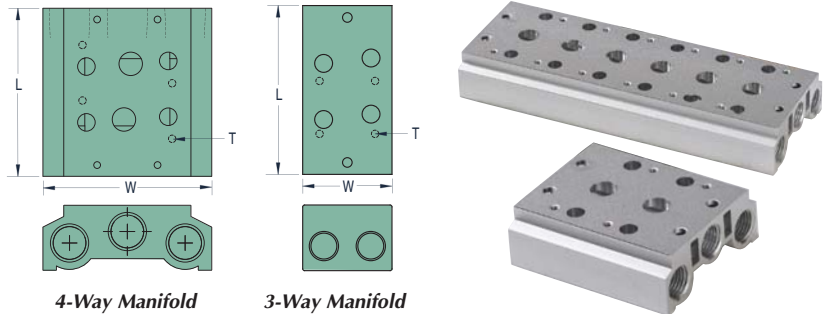

Rebuild Kits. Convenient rebuild kits are available which contain common maintenance items that may be needed during the life of the valve. Each contains a spool, diamond seal, two pilot seals, two pistons with seals, and spring. Consult factory for 3-position kits.

Part No.	Description
27040-31	3-Way Kit, MME-31
27040-32	3-Way Kit, MME-32
27040-33	3-Way Kit, MME-33
27040-34	3-Way Kit, MME-34
27040-41	4-Way 2 Pos. Kit, MME-41
27040-42	4-Way 2 Pos. Kit, MME-42
27040-43	4-Way 2 Pos. Kit, MME-43
27040-44	4-Way 2 Pos. Kit, MME-44

Parallel Bar Manifolds

Valve Series	"L" Dimension					"T" Mtg. Thd.
	2-Station	4-Station	6-Station	8-Station	16-Station	
MME-31/41	2.24 (56.9)	3.73 (94.7)	5.25 (133.4)	6.75 (171.5)	12.69 (322.3)	M4
MME-32/42	2.71 (68.8)	4.50 (114.3)	6.33 (160.8)	8.13 (206.5)	15.38 (390.7)	M4
MME-33/43	3.22 (81.8)	5.42 (137.7)	7.62 (193.5)	9.82 (249.4)	18.63 (473.2)	M5
MME-34/44	3.85 (97.8)	6.56 (166.6)	9.38 (238.3)	12.10 (307.3)	23.11 (587.0)	M5

Parallel circuit manifold bars are available for all sizes of MME 3- and 4-way valves. Manifolds are made in increments of two stations from 2 to 16, and are supplied with mounting screws and gaskets. Spare kits are also available which include two screws and a gasket. Blank plate supplied with one gasket, two screws and metal plate.